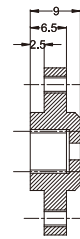

サーボホーン一覧表

FEATHER HORN

MICRO HORN

REGULAR HORN

HEAVY DUTY HORN

MEGA HORN

FUTABA HORN

METAL HORN

16-Q-MI

16-Q-MIA

17-I-MO

15-R-ML

17-M23-ML

19-M23-ML

QUARTER SCALE HORN

27-Q-0

28-Q-1

29-Q-X

SUPER HORN

30-R-XA

SAIL ARM HORN

39

40

SPOOL DRUM HORN